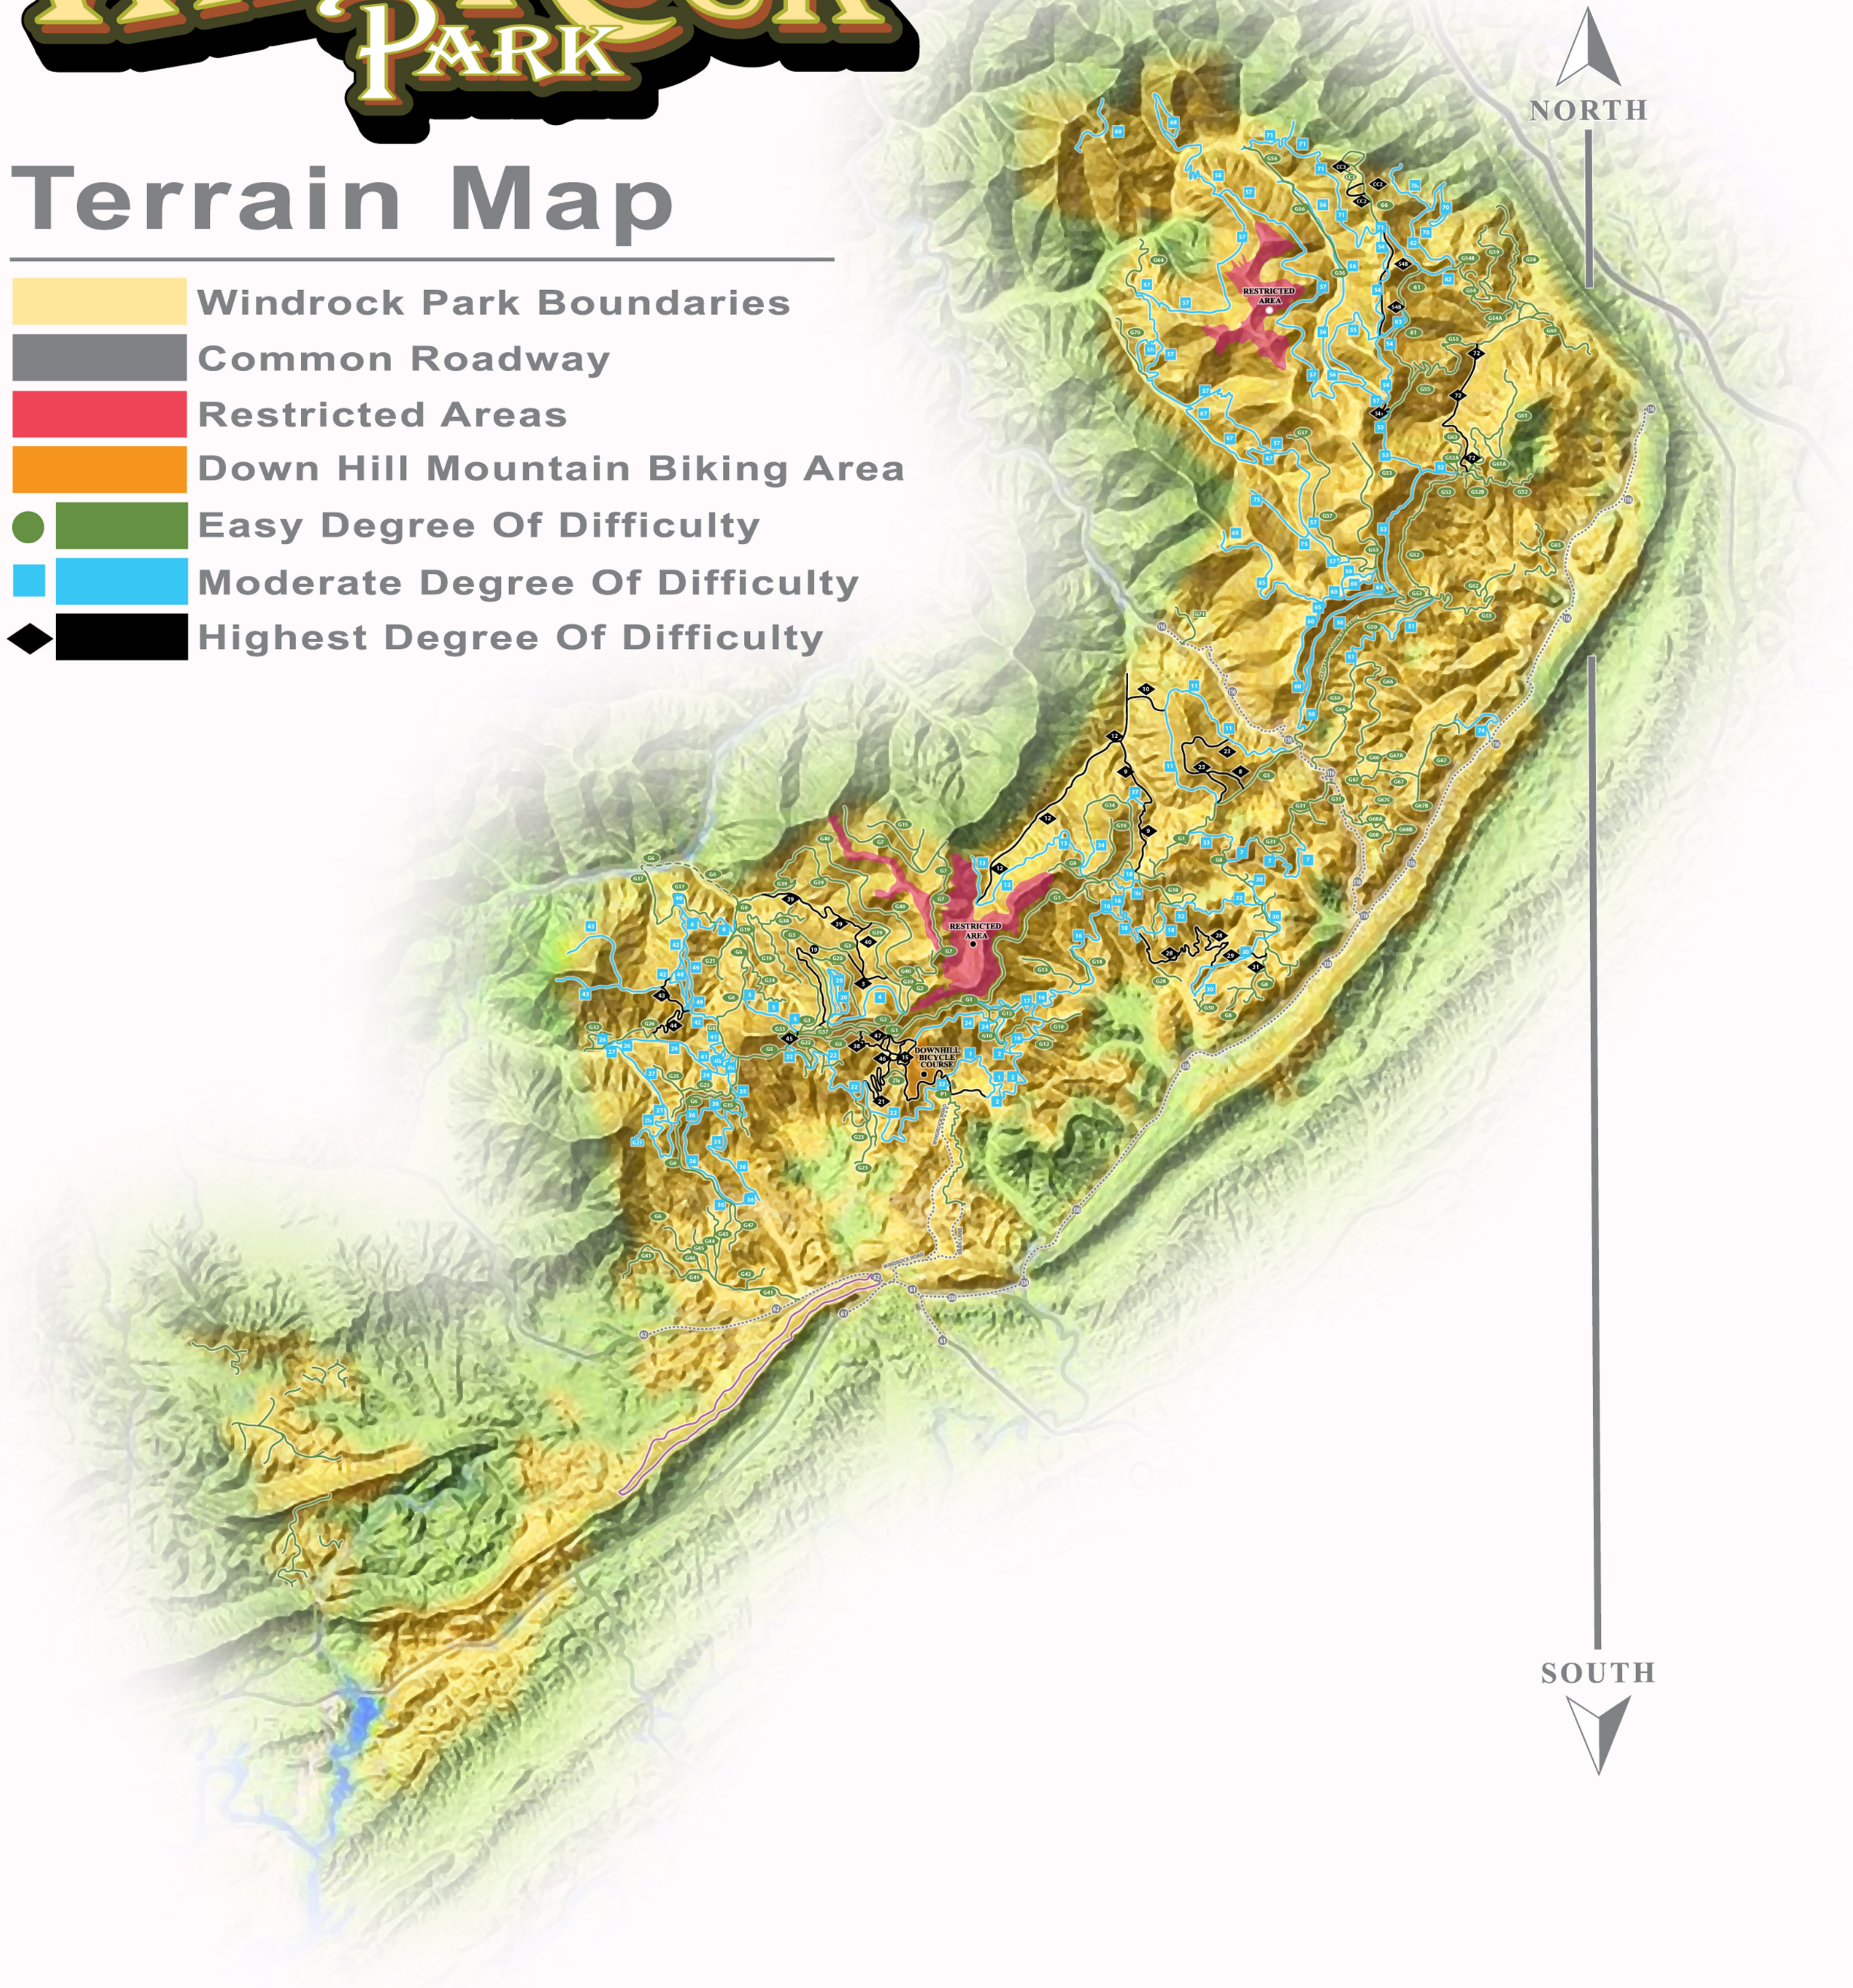

WINDROCK PARK

Terrain Map

-  Windrock Park Boundaries
-  Common Roadway
-  Restricted Areas
-  Down Hill Mountain Biking Area
-  Easy Degree Of Difficulty
-  Moderate Degree Of Difficulty
-  Highest Degree Of Difficulty

NORTH

SOUTH